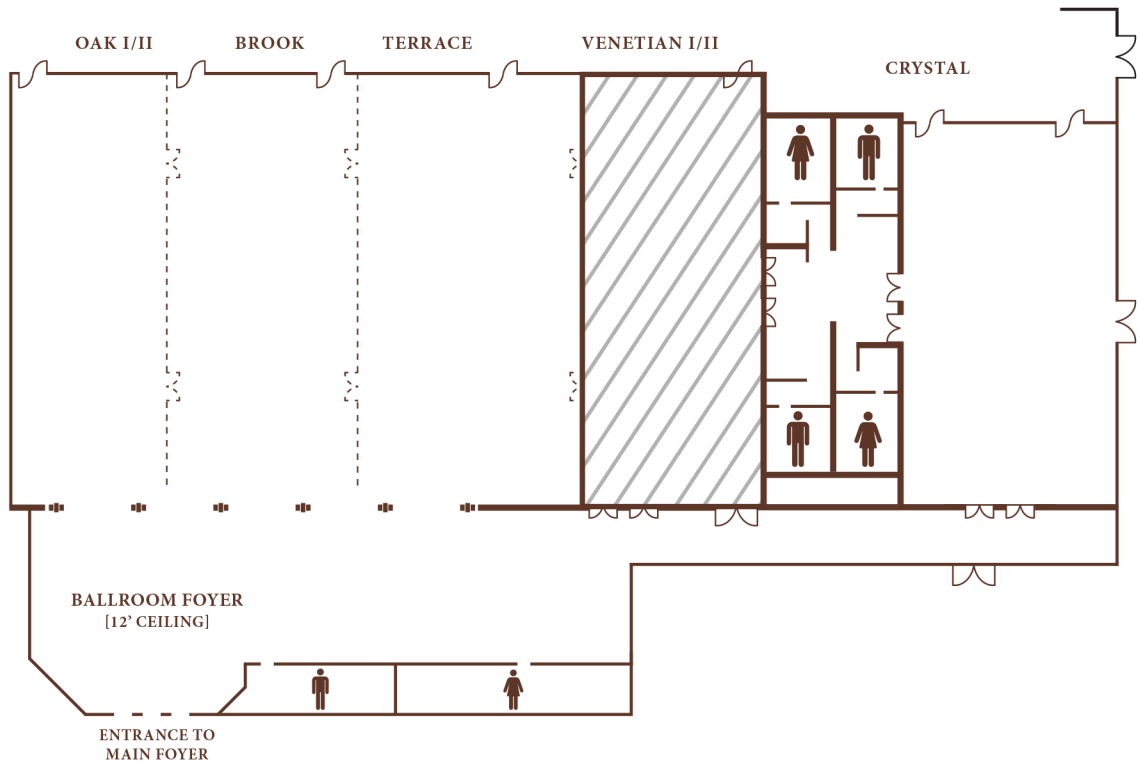

ROOM DETAILS

ROOM DETAILS	VENETIAN	VENETIAN I	VENETIAN II
Size (sq. ft.)	4,512	2,256	2,256
Dimensions (ft.)	48' x 94'	48' x 47'	48' x 47'
Chandelier Height (ft.)	21'	21'	21'
Ceiling Height (ft.)	24'	24'	24'

FLOORPLAN

CAPACITIES

	CLASSROOM	BANQUET	THEATRE	COCKTAIL
VENETIAN BALLROOM	250	394	400	
Venetian Ballroom I	125	192	200	
Venetian Ballroom II	125	192	200	