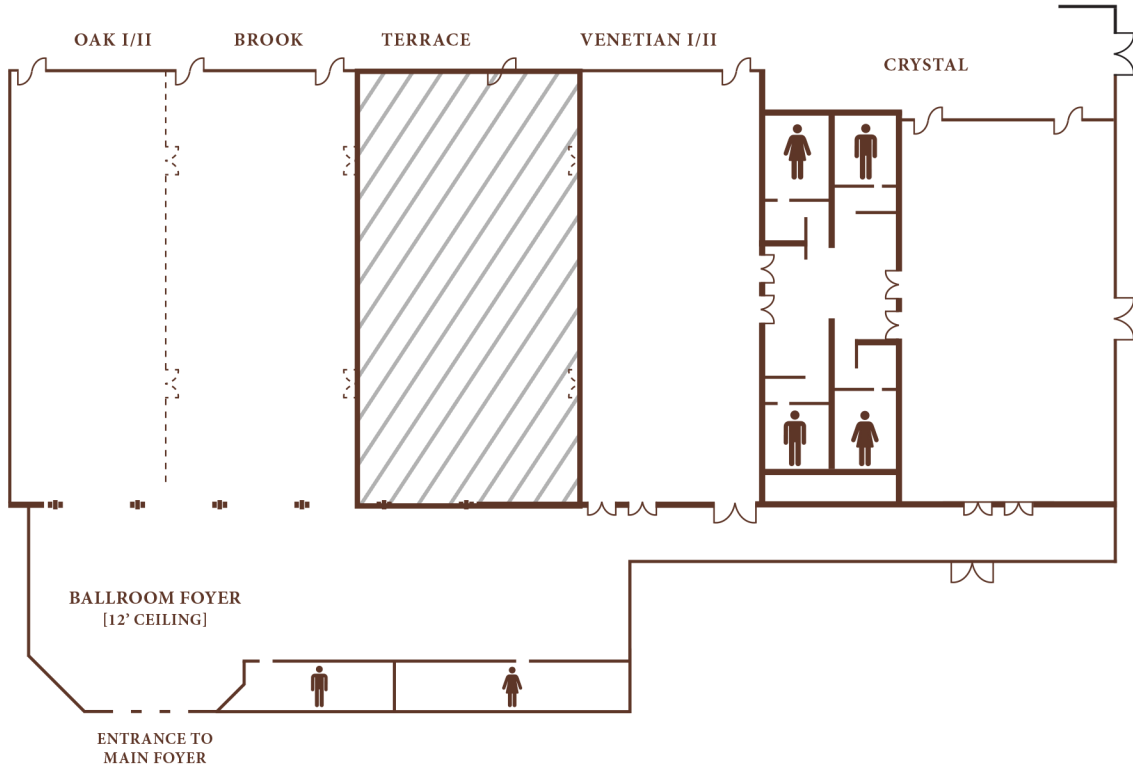

### ROOM DETAILS

Size (sq. ft.)	5,734
Dimensions (ft.)	61' x 94'
Chandelier Height (ft.)	21'
Ceiling Height (ft.)	24'

### FLOORPLAN

CLASSROOM

BANQUET

THEATRE

COCKTAIL