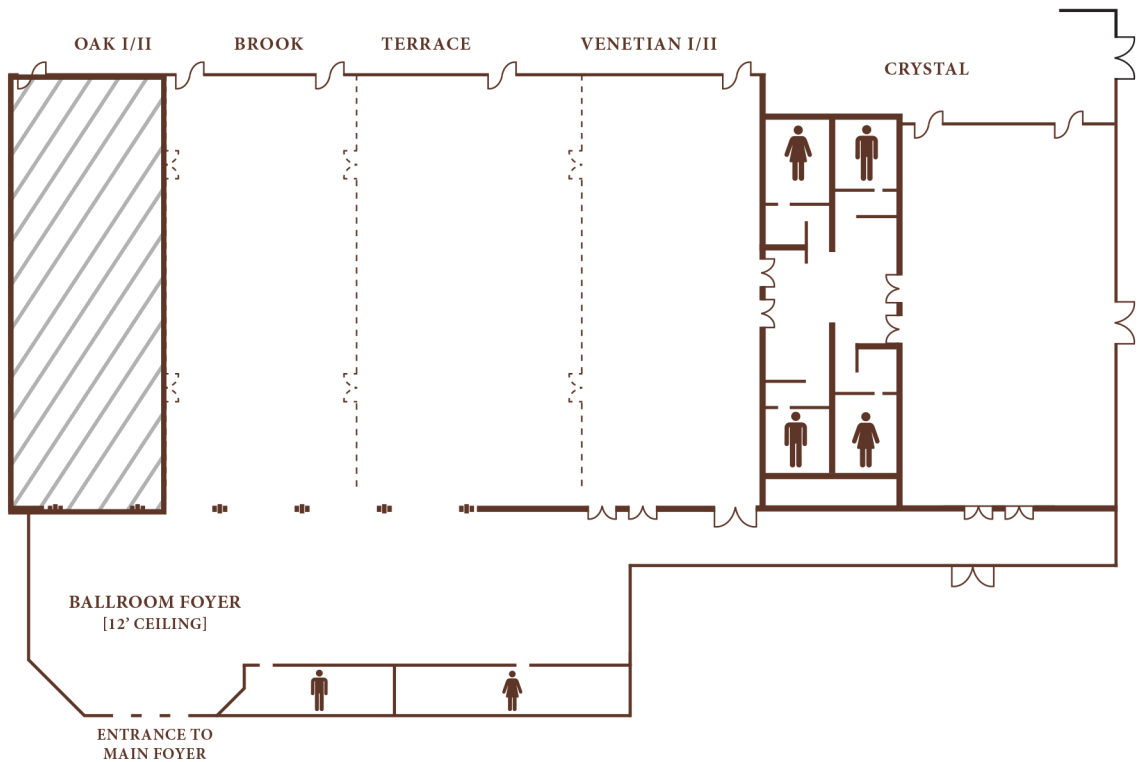

ROOM DETAILS	OAK ROOM	OAK ROOM I	OAK ROOM II
Size (sq. ft.)	4,418	2,209	2,209
Dimensions (ft.)	47' x 94'	47' x 47'	47' x 47'
Chandelier Height (ft.)	21'	21'	21'
Ceiling Height (ft.)	24'	24'	24'

FLOORPLAN

CAPACITIES

CLASSROOM

BANQUET

THEATRE

COCKTAIL

OAK BALLROOM

250

384

400

Oak Ballroom I

125

192

200

Oak Ballroom II

125

192