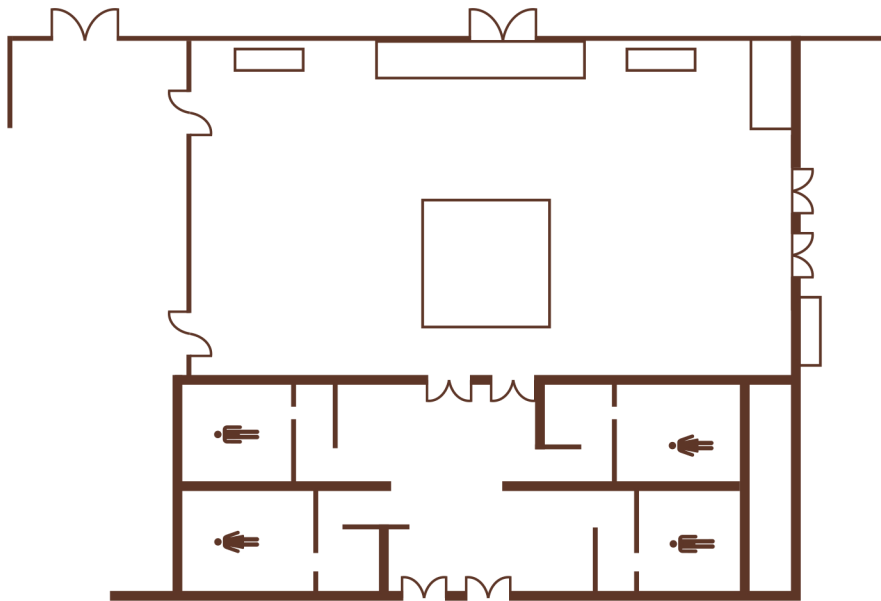

DRURY LANE

EVENTS

CRYSTAL BALLROOM

The Crystal Ballroom is the ideal setting for mid-size events. In addition to the timeless decor and 6 Swarovski crystal chandeliers, the Crystal Ballroom features gorgeous custom mirrors which accent the ballroom's soaring ceilings.

The Crystal Ballroom accommodates up to 240 guests and is ideal for weddings, fundraisers, and holiday celebrations.

ROOM DETAILS

| | CRYSTAL | CRYSTAL I | CRYSTAL II | CRYSTAL III | CRYSTAL IV |
|-------------------------|-----------|-----------|------------|-------------|------------|
| Size (sq. ft.) | 4,080 | 960 | 960 | 744 | 744 |
| Dimensions (ft.) | 48' x 85' | 24' x 40' | 24' x 40' | 24' x 31' | 24' x 31' |
| Chandelier Height (ft.) | 21' | 21' | 21' | 21' | 21' |
| Ceiling Height (ft.) | 24' | 24' | 24' | 24' | 24' |

FLOORPLAN

CAPACITIES

| | CLASSROOM | BANQUET | THEATRE | COCKTAIL |
|----------------------|-----------|---------|---------|----------|
| CRYSTAL BALLROOM | 225 | 240 | 375 | |
| Crystal Ballroom I | 60 | 60 | 75 | |
| Crystal Ballroom II | 60 | 60 | 75 | |
| Crystal Ballroom III | 45 | 50 | 60 | |
| Crystal Ballroom IV | 45 | 50 | 60 | |