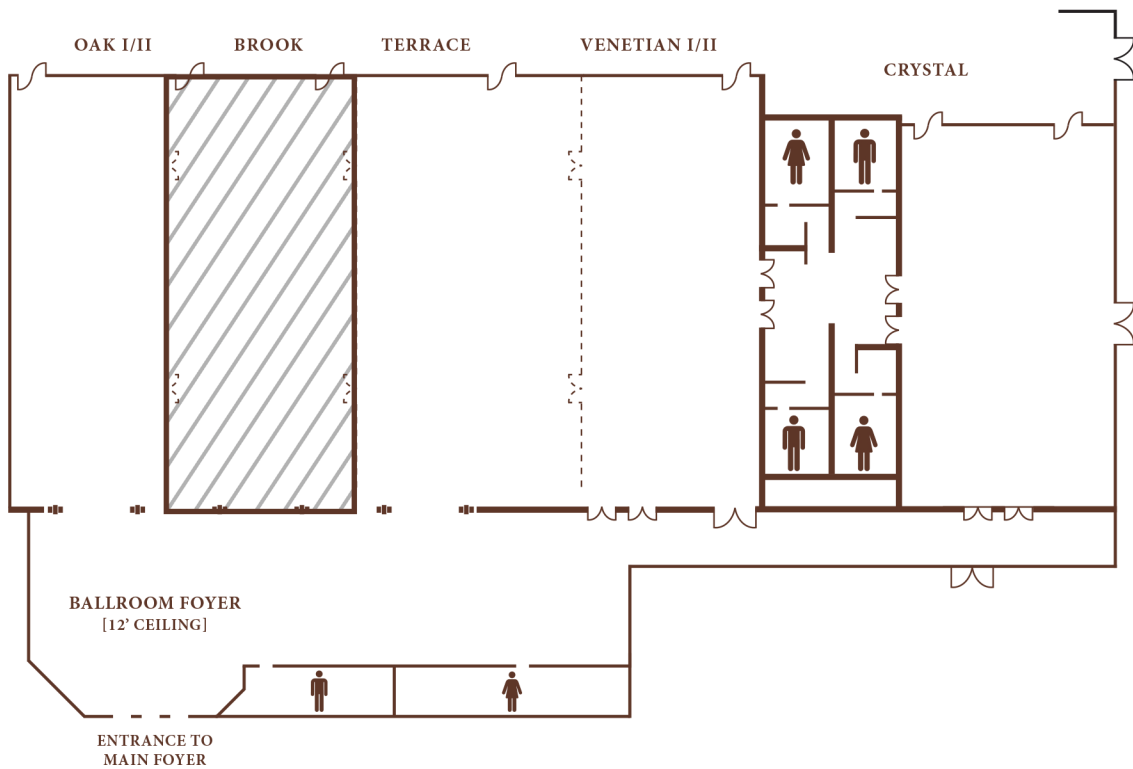

ROOM DETAILS

Size (sq. ft.)	4,418
Dimensions (ft.)	47' x 94'
Chandelier Height (ft.)	21'
Ceiling Height (ft.)	24'

FLOORPLAN

CLASSROOM

BANQUET

THEATRE

COCKTAIL

CAPACITIES

BROOK BALLROOM

250

384

400